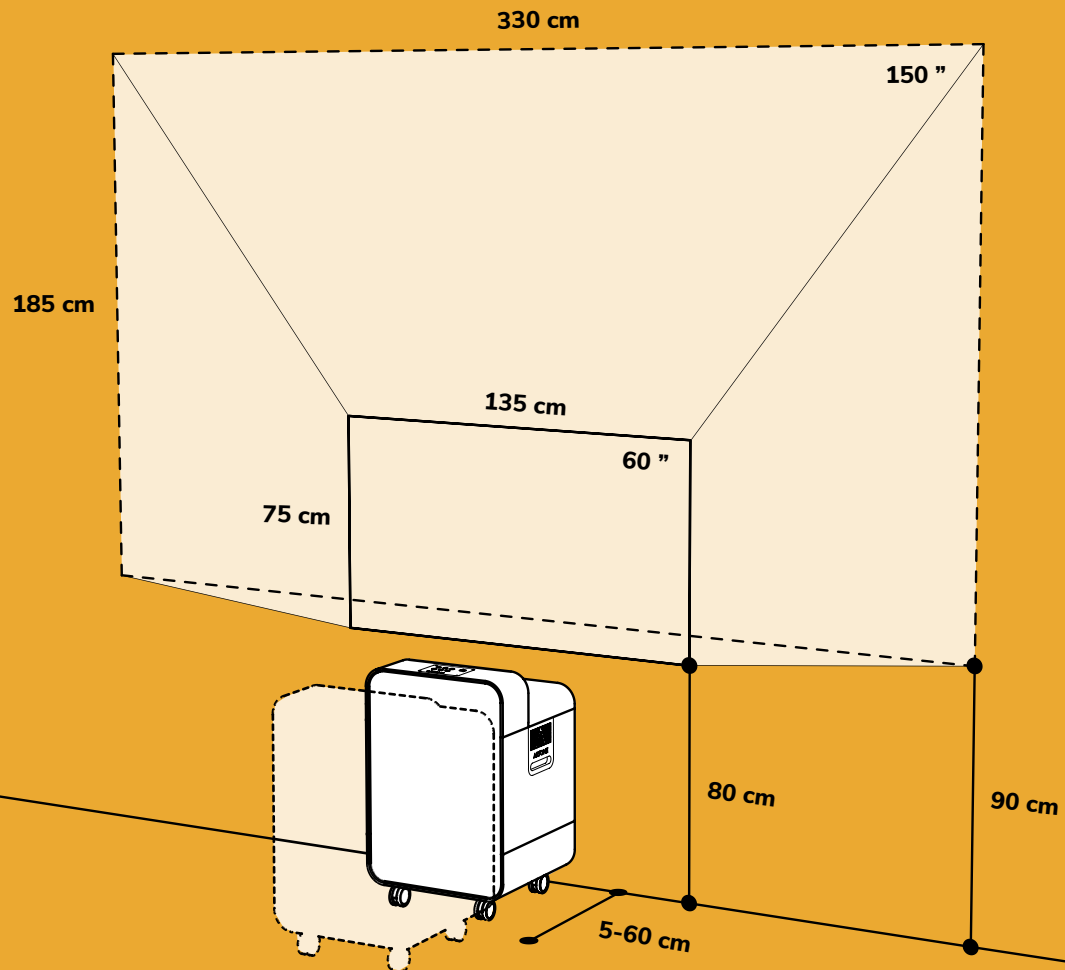

HDBT (located in the back panel)

Video and audio transmission

ARTOME M10

General specs

Name	Artome M10
Product code	43030-002
Materials	Birch plywood, MDF, steel, aluminum
Dimensions	(W x H x D) 52 x 80 x 47,5 cm
Weight	49 kg
19" rack	3 U
Package size	(W x H x D) 80 x 94 x 60 cm
Number of packages	1
Warranty	24 months Projector 5 years or 12000 h

Technical specs

Projector	Epson EB-805F
Resolution	Full HD 1080p, 1920 x 1080, 16:9
Brightness	5000 lm
Sound	Embedded 2.1 -speaker system Max. SPL 108 dB @ 1 m
Image size	60"-150"
Connections	HDMI in x2 HDMI out Mic in x2 Stereo audio out (balanced) HDBaseT
Controls	Power, Source, Vol +/-, Pause, Freeze
Artome HybriDock™	USB 3.0 hub USB audio interface Power delivery for peripherals