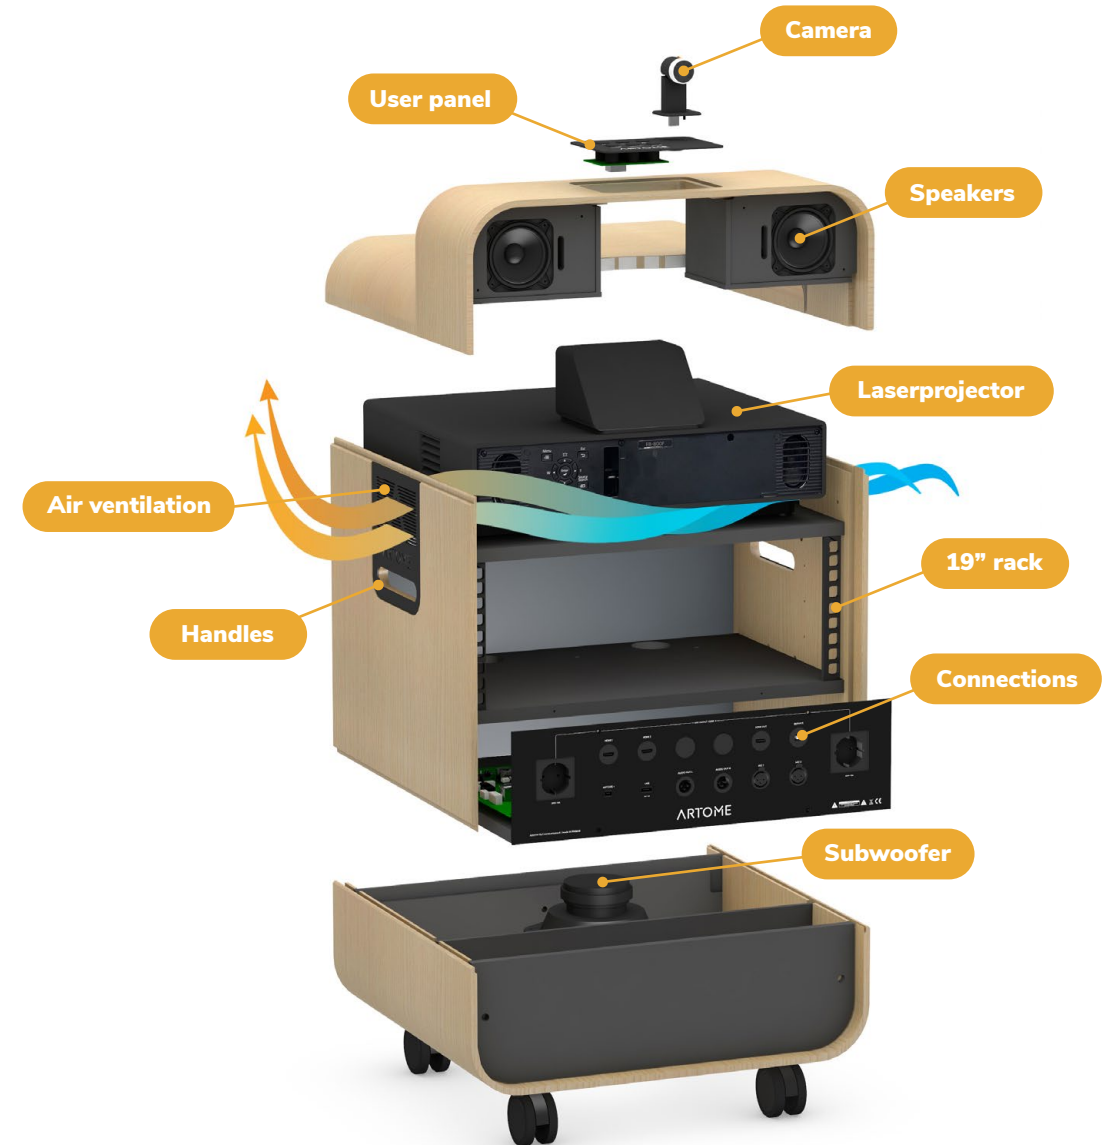

Sounds almost too good to be true, right?

All-in-one

Artome brings new kind of flexibility to the presentation technology industry. We say no to traditional electrical planning and cabling by creating solutions that are installation free. When all the devices are integrated into the Artome M10, it does not only save time and money in construction, but it also ensures that image and sound always work seamlessly together.

Melange
43030-308

Built-in technology

Artome offers a flexible experience for remote and live communication by merging the presentation devices into one product. Our own technology enables the camera and microphones to work seamlessly together in all situations.

Artome technology

The secret behind the ease is Artome HybriDock™. This innovation provides a plug-and-play user experience with all laptops and operating systems.

Scan to learn more!

Connections

HDMI 1

Laptop